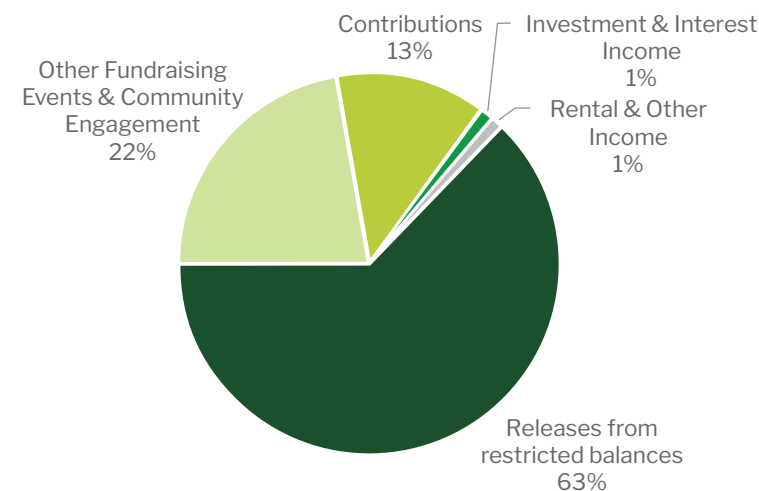

Net Assets

The balance sheet of Friends of Warner Parks remains strong, and the organization ended Fiscal Year 2023 with total net assets of $6,263,482, which was a decrease of $918,388 as compared to Fiscal Year 2022. The decrease was mainly attributable to expenses incurred and investments made for capital projects.

Endowment

Investments held for endowment (excluding a beneficial interest in funds held by others) on June 30, 2023, were $849,809, an increase of $671,029 from June 30, 2022, which included $600,300 in new contributions to the endowment and $70,696 of investment gains. The investment of the endowment is guided by a strategy that reflects the unique mission to preserve, steward, and protect the park and make certain the park is sustained for future generations.

Land Transfer

In June 2023, 4.6 acres of land purchased by Friends of Warner Parks were transferred to the Metropolitan Government of Nashville and Davidson County, Tennessee.

J. Banks Link

J. Banks Link
Treasurer, Friends of Warner Parks,
Board of Directors

Jane Avinger

Jane Avinger
Chief Operating Officer,
Friends of Warner Parks

$4,857,295

INVESTED IN WARNER PARKS

Operating Revenues ($6.09M)