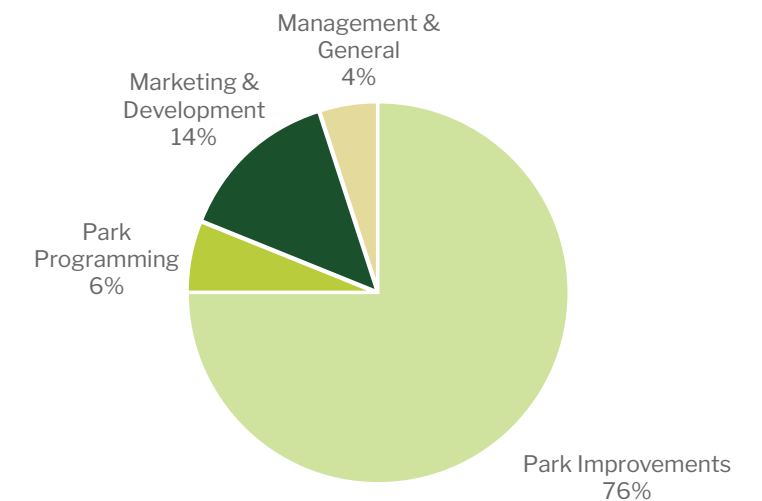

*Jane Avinger*

Jane Avinger  
Chief Operating Officer,  
Friends of Warner Parks

**\$4,857,295**

INVESTED IN WARNER PARKS

Operating Revenues (\$6.09M)

Operating Expenses (\$5.92M)